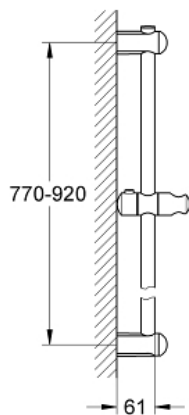

EUPHORIA
36" Shower Bar
MODEL # 27500000

Pure Freude
an Wasser

GROHE

Product Description:

**EUPHORIA
36" Shower Bar**

Standard Specification:

- With wall holders, glide element and swivel holder
- **GROHE StarLight** chrome finish

Applicable Codes & Standards:

- Energy Policy Act of 1992
- ASME A112.18.1/CSA B125.1

Color:

- 27500000 StarLight Chrome